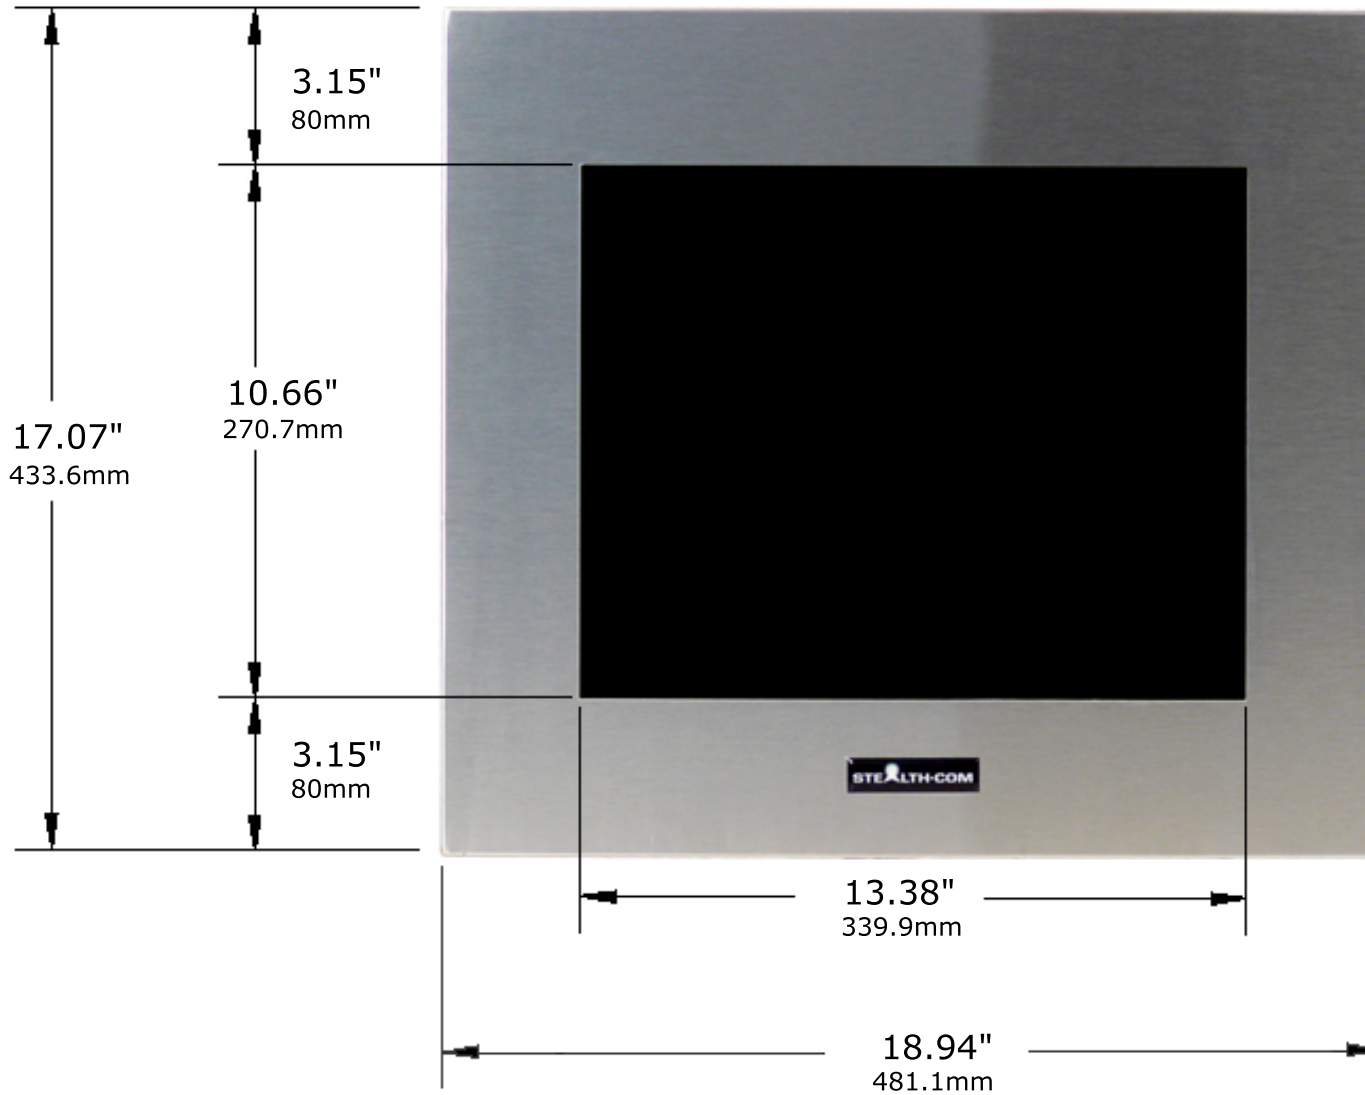

# FRONT VIEW

Units: inch/mm  
Not to scale

**STEALTH**

Models: SV-1700LED-PM-HB  
Drawing: DWG-5024 - SV1700LED-PM-HB  
Revision: 04

[www.stealth.com](http://www.stealth.com)  
1-888-783-2584