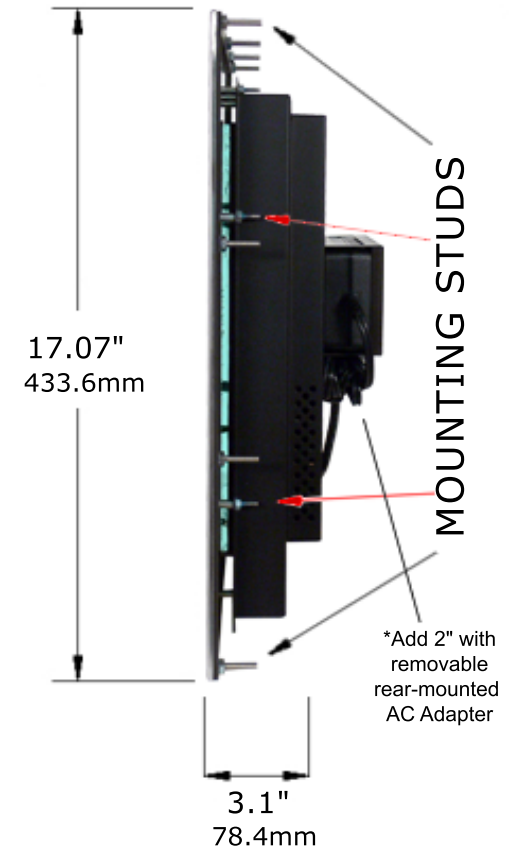

# FRONT VIEW

Units: inch/mm  
Not to scale

**STEALTH**

Models: SV-1700LED-PM-HB  
Drawing: DWG-5024 - SV1700LED-PM-HB  
Revision: 04

[www.stealth.com](http://www.stealth.com)  
1-888-783-2584